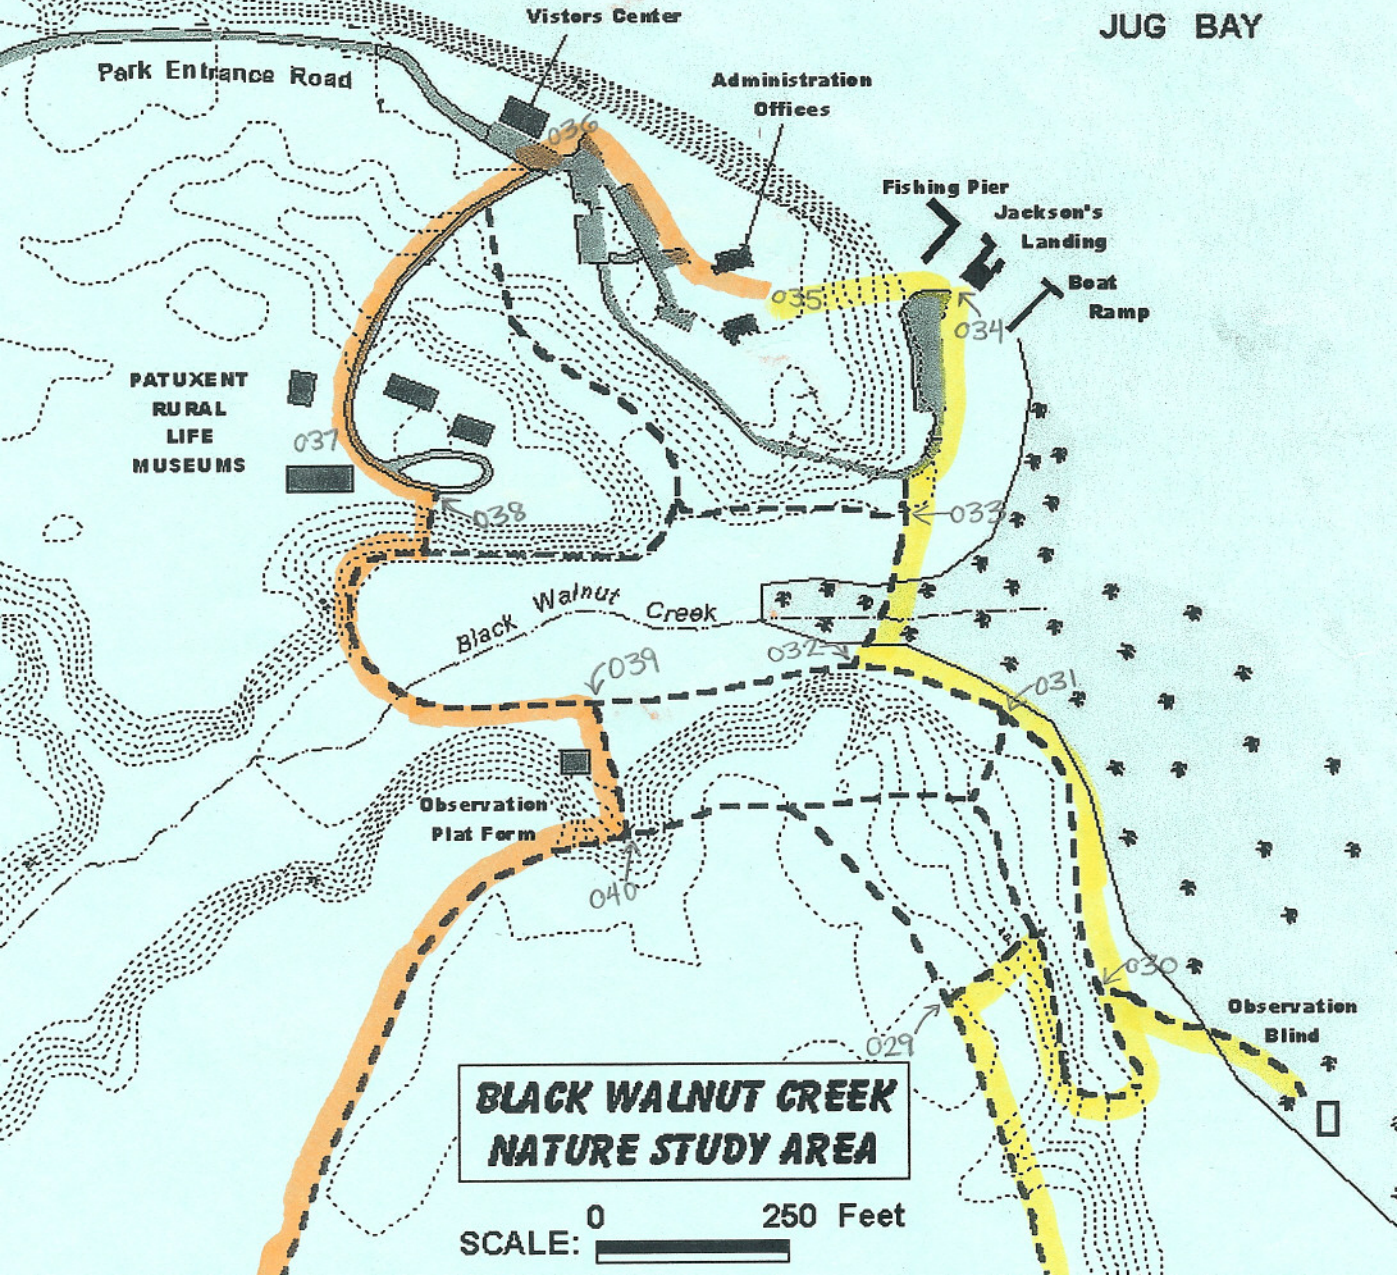

Patuxent

River

JUG BAY

**BLACK WALNUT CREEK  
NATURE STUDY AREA**

SCALE: 0 250 Feet